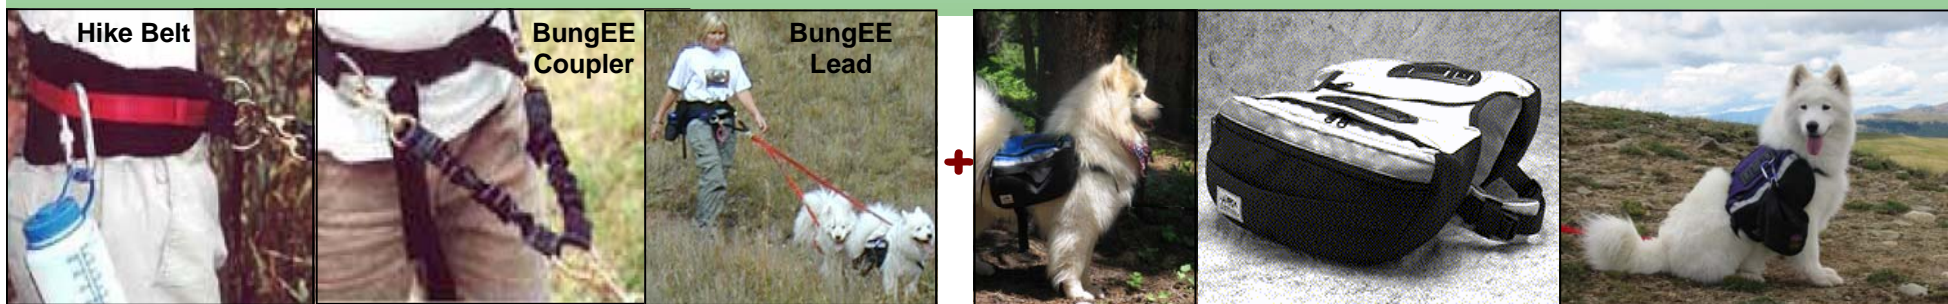

SamEE Hike System

+

Wolf Packs® Dog Packs

Enjoy hiking with your dog in comfort and safety with our Hike Belt and hands-free Bungee Lead System!

The Banzai™ dog pack is Wolf Packs' top of the line design. The durable construction will last for many hike seasons!

Lorrie has graciously permitted DSR exclusive use of her design for our rescue fundraiser. Thank you Lorrie!

Description:

The contoured, padded hike belt is wider through the back than the sides, to provide optimum back support and dispersion of force. It features loops to attach a fanny pack, first aid kit or water bottle. It adjusts from 28" to 54" for a great fit during summer hikes or over winter clothing.

Located on each side of the hike belt are 2 welded D-rings to hook each end of the tubular web bungee coupler. The coupler keeps the center of pull where it should be for balance and efficiency. At the middle of the coupler is a welded O-ring to snap one end of the soft, 1" wide tubular web bungee lead. The other end of the lead is then snapped to your dog's collar, or pack. The heavy-duty bungee lead stretches from 5' to 8'. Multiple bungee leads can be hooked to the bungee coupler to hike with more than one dog at a time!

Pack Description:

Includes tough Ballistic nylon bush guards double as handy outer pockets that zip closed. Horizontal compression straps squeeze the load forward, toward the dog's shoulders (the strongest part of a dog's back). 3M Scotchlite reflective trim assures that your dog is visible to night time traffic. Tough Cordura Plus nylon fabric is used for the pack.